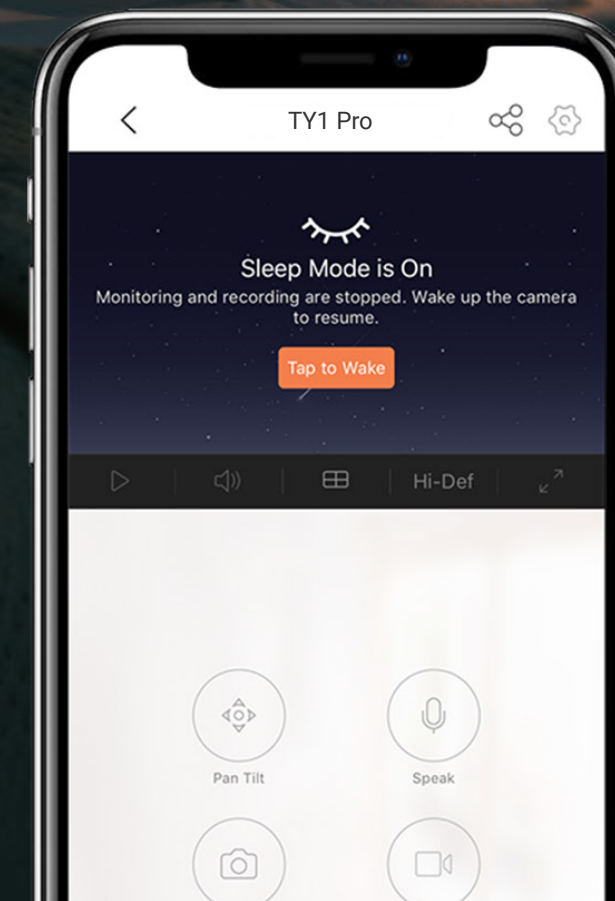

TLS
Data Transmission
Encryption

AES-128
Data Encryption