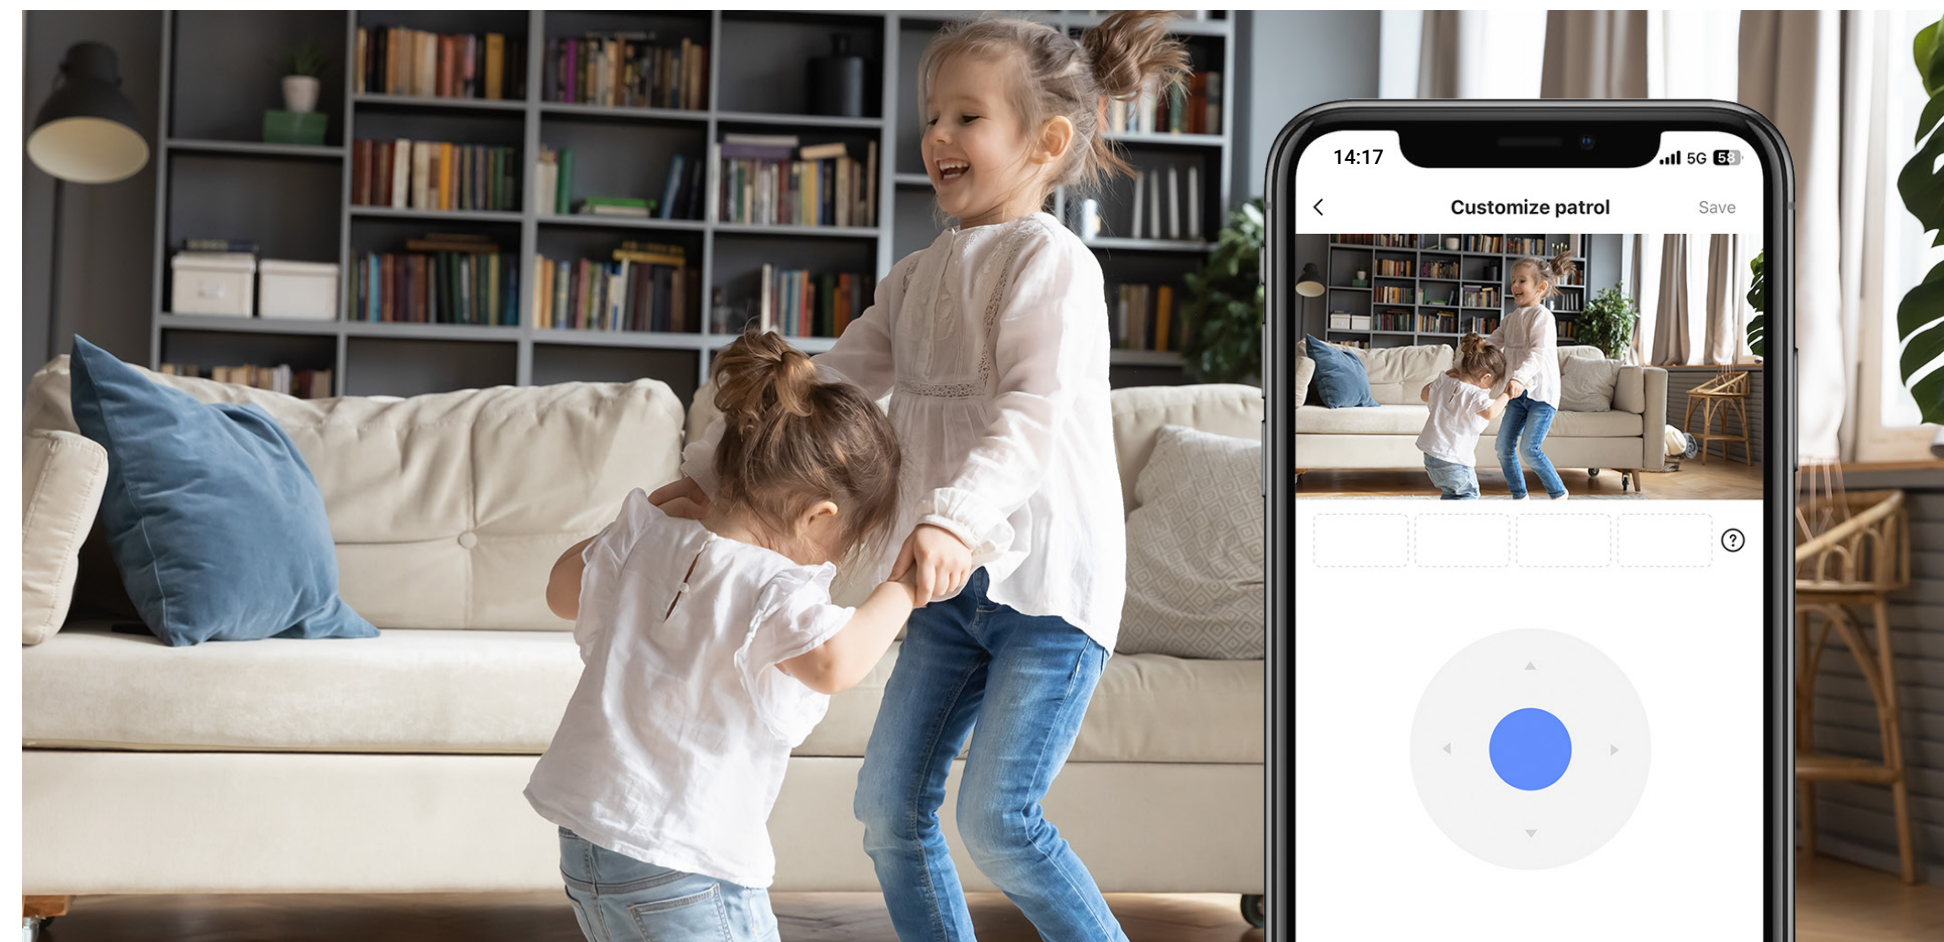

340°

Horizontal rotation

55°

Vertical rotation

Enhanced security with fully-automated rotation

The TY1 Pro pans and tilts automatically to eliminate blind spots with its unique patrol mode. You can even customize patrol pattern in accordance with your very special home, leaving no corner uncovered.

Overall Patrol

Pan horizontally

Customize Patrol

Follow the order of pre-set points (Up to 4 points)

Get the notifications that matter

A lot of activities go on inside your home. Don't want to get alerted repeatedly when your curtains flutter in the wind? The TY1 Pro is smart enough to identify human activities in particular. You can choose to get alerted only when somebody is detected on camera.

Smart enough to detect, zoom, and follow

The camera can automatically zoom in up to 4 times to follow a moving person so you see details and get the whole picture at the same time. You can always enable the AI option to detect and track specifically human movements.

It takes care of the whole family

It's important to know if you're needed by your loved ones. The camera alerts you if the noise level suddenly changes – whether your baby cries or a siren blares. In addition, they can contact you from the camera's side by simply tapping the call button - one of the easiest way to make a video call.